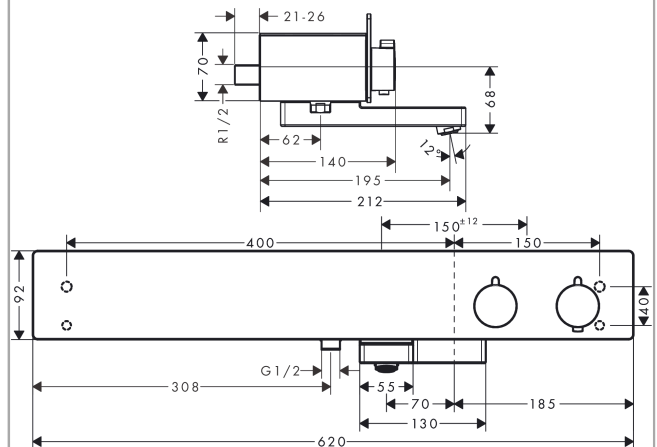

##### product features

- projection 195 mm
- 2 outlets
- will not run two outlets at same time
- centre distance:  $150 \pm 12$  mm
- flow rate of hand shower at 3 bar: 14 l/min
- thermostat cartridge, shut-off/ diverter valve
- safety lock at  $40^\circ$  C
- temperature limitation adjustable
- with isolated water conduction
- non-return valve
- with silencer
- material handles: metal
- shelf finish: aluminium anodized
- connection type: R  $\frac{1}{2}$
- connection dimension: DN15
- dirt filter included

#### Scale drawing

**ShowerTablet**

**Bath thermostat 600 for exposed installation**

Surfaces: **White/Chrome** Article Number: **13109400**

**Flowchart**